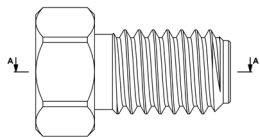

Single Ferrule Fittings Catalog

SINGLE FERRULE & NUT

FERRULE

Product ID	D	Material
	inch	
SF_1/32	1/32	316SS
SF_1/16	1/16	316SS

NUT

Product ID	D	H	L	Material
	inch	inch	inch	
SNUT_1/32	1/32	3/16	.30	303SS
SNUT_1/16-1	1/16	1/4	.43	316SS
SNUT_1/16-2	1/16	1/4	.43	303SS