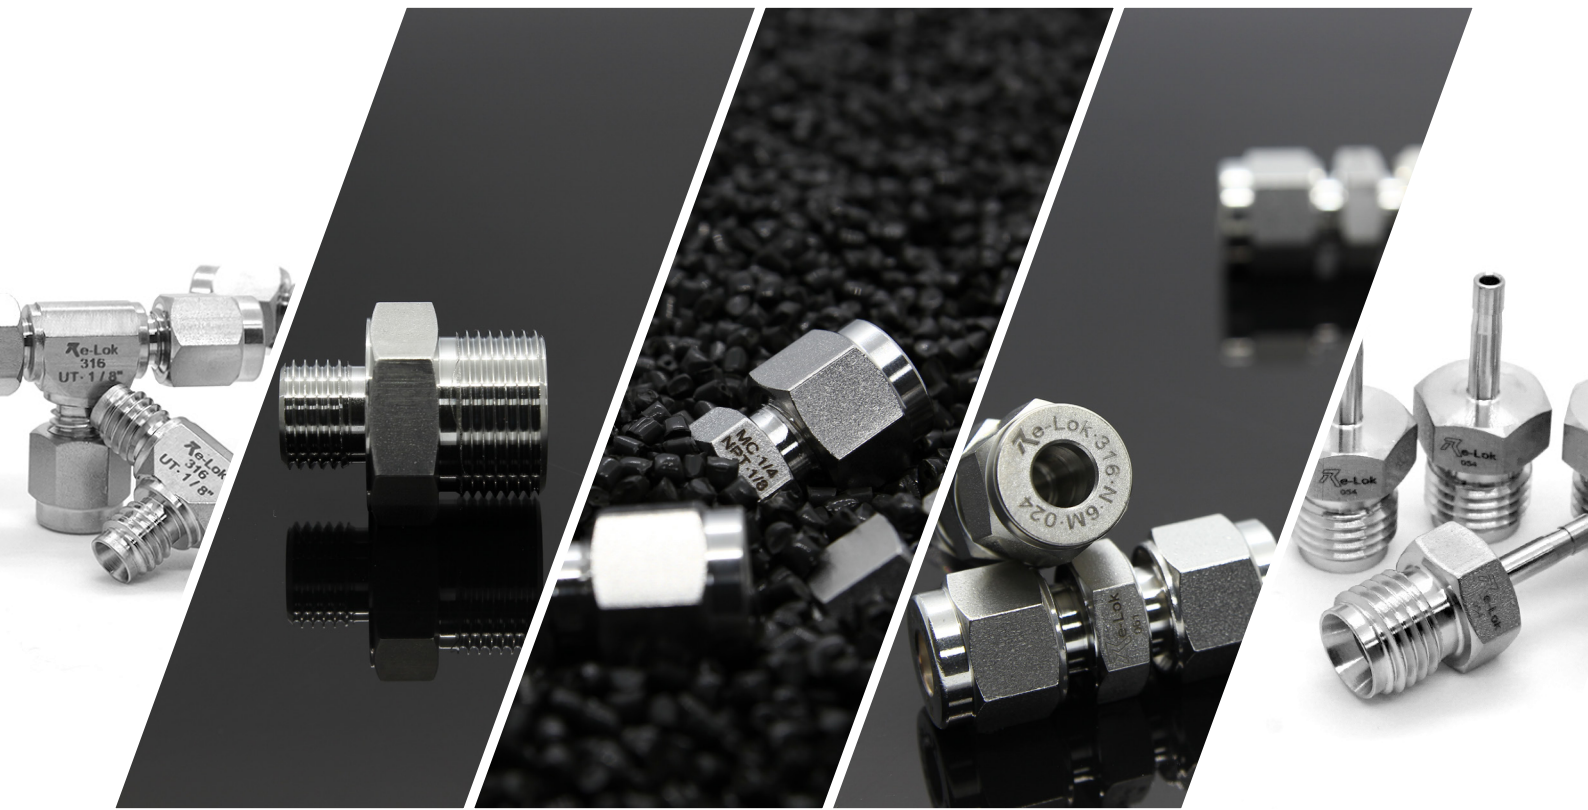

Single Ferrule Fittings Catalog

SINGLE FERRULE & NUT

FERRULE

Product ID	D	Material
	inch	
SF_1/32	1/32	316SS
SF_1/16	1/16	316SS

NUT

Product ID	D	H	L	Material
	inch	inch	inch	
SNUT_1/32	1/32	3/16	.30	303SS
SNUT_1/16-1	1/16	1/4	.43	316SS
SNUT_1/16-2	1/16	1/4	.43	303SS