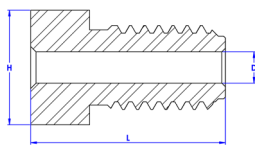

Single Ferrule Fittings Catalog

SINGLE FERRULE & NUT

FERRULE

Product ID	D	Material
	inch	
SF_1/32	1/32	316SS
SF_1/16	1/16	316SS

NUT

Product ID	D	H	L	Material
	inch	inch	inch	
SNUT_1/32	1/32	3/16	.30	303SS
SNUT_1/16-1	1/16	1/4	.43	316SS
SNUT_1/16-2	1/16	1/4	.43	303SS